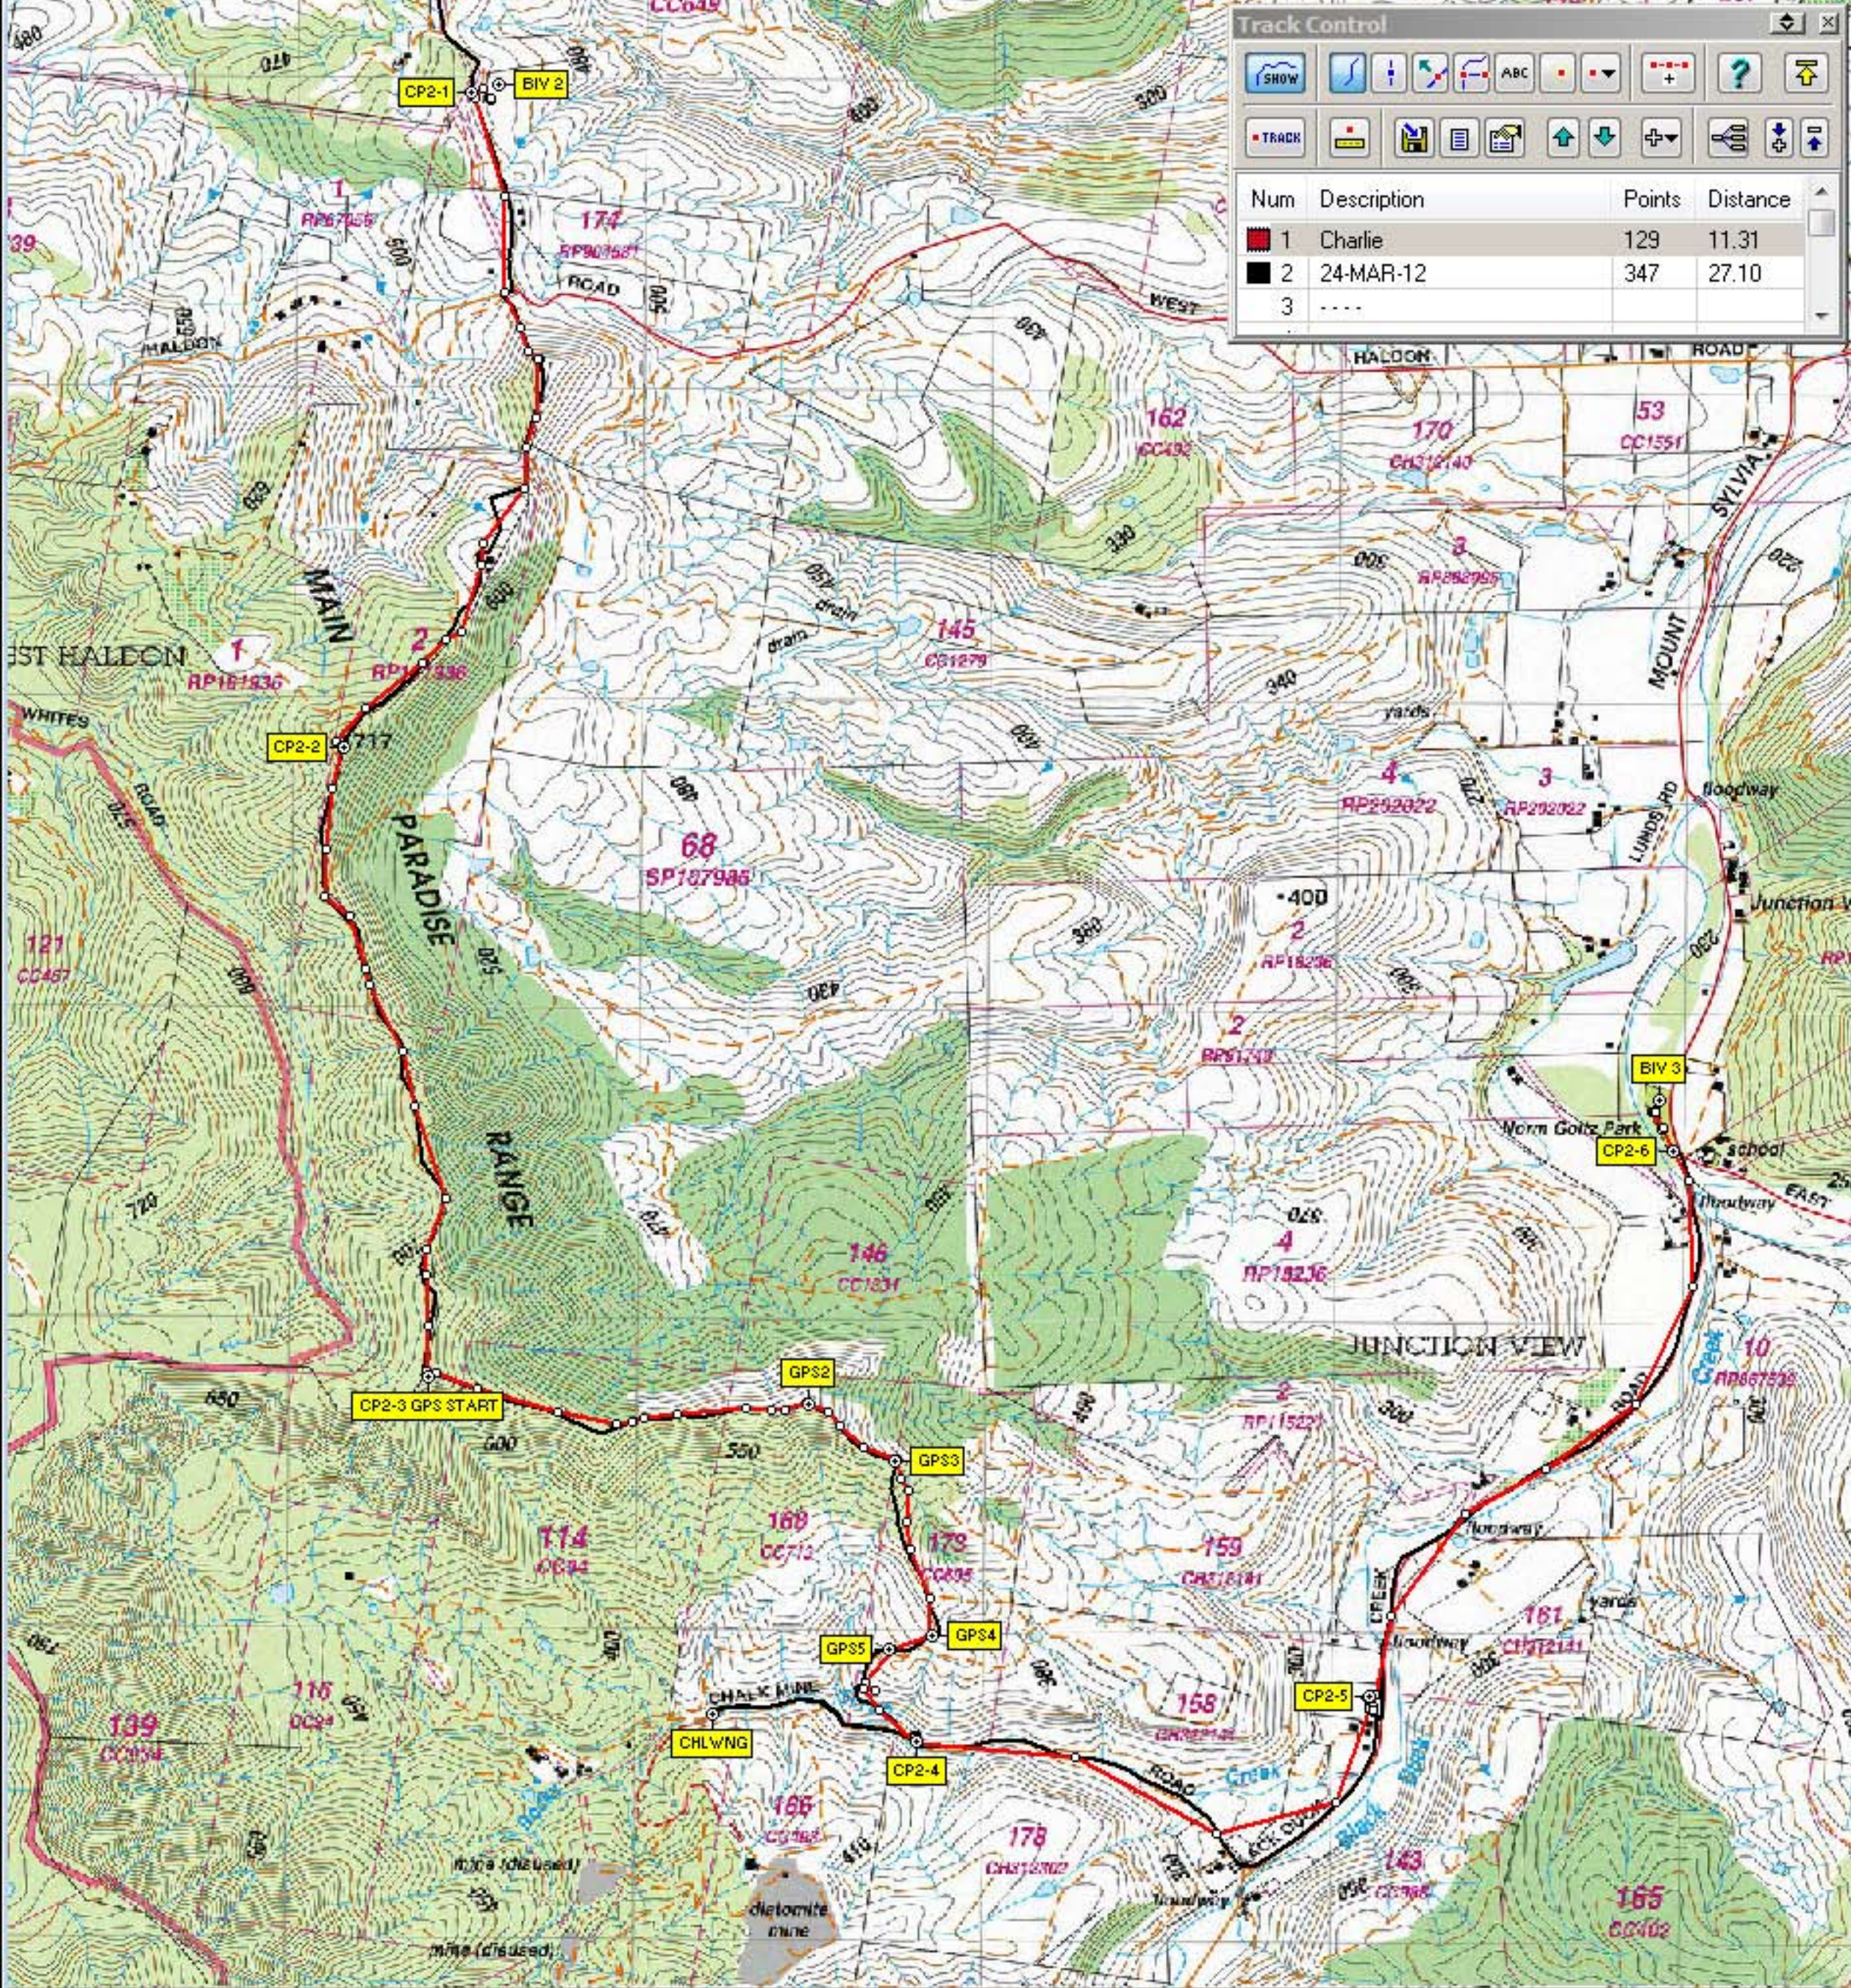

Quit Load Save Wpt Evt TRACK SHOW SHOW SHOW SHOW 33 Drag Info Index Name

27° 46.054' S 152° 11.202' E UTM 56J 4 19 862E 69 28 280N Australian Geocentric 1994 (GDA94) Map Waypoint Event Track Route

Track Control

SHOW TRACK

Num	Description	Points	Distance
1	Charlie	129	11.31
2	24-MAR-12	347	27.10
3		